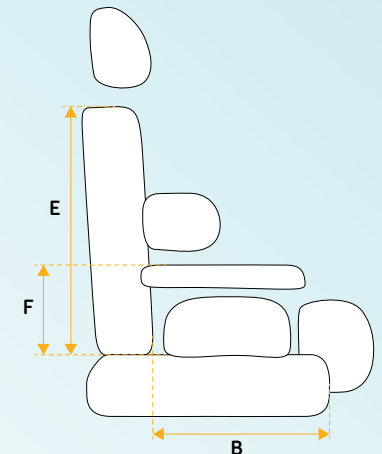

Specifications

	Size 0	Size 1
Approximate user age	1-5yrs	4-11yrs
Max Load	47kg	47kg

	Bounce	Space	Bounce	Space
Product Weight	7.6kg	7.9kg	9.1kg	9.5kg
Tray Table Weight		1.7kg		1.7kg

	Measurement	Size 0		Size 1	
		Min	Max	Min	Max
A	Lateral Thigh Support Width	15cm	25cm	18cm	30cm
B	Seat Depth	15cm	28cm	23cm	38cm
C	Lateral Trunk Support Width	10cm	24cm	15cm	29cm
D	Back Support Width	20cm		25cm	
E	Back Support Height	25cm	38cm	30cm	43cm
F	Arm Support Height	12cm	19cm	11cm	19cm

Wonderseat Space					
G	Medial Thigh Support Width	4cm	13cm	4cm	13cm

Chair Compatibility	Size 0	Size 1
Tube Diameter	19mm - 30mm	19mm - 30mm
Frame Width	10" - 12"	12" - 14"
Frame Depth	11" - 14"	14" - 17"
Back Post Height	10" - 16"	11" - 18"
Seat Base Mounting Point Separation	3" - 7"	6" - 11"

Colour

Cushion

Wonderseat Constructa Cushion

Size 0, 10" x 12"
1102-1012-WSC
Size 1, 12" x 16"
1102-1216-WSC

Cushion Spare Cover

Back Support

Growth-Adjust

Size 0, 12" x 11-15"
1252-1211-OGA
Size 0, 12" x 14-18"
1252-1214-OGA
Size 1, 14" x 12-17"
1252-1412-OGA
Size 1, 14" x 16- 21"
1252-1416-OGA

Growth-Adjust Spex Classic (Adaptable Contour)

Straight T Shape

Size 0, 12" x 11-15"
1255-1211-[0/T]GA
Size 0, 12" x 14-18"
1255-1214-[0/T]GA
Size 1, 14" x 12-17"
1255-1412-[0/T]GA
Size 1, 14" x 16-21"
1255-1416-[0/T]GA