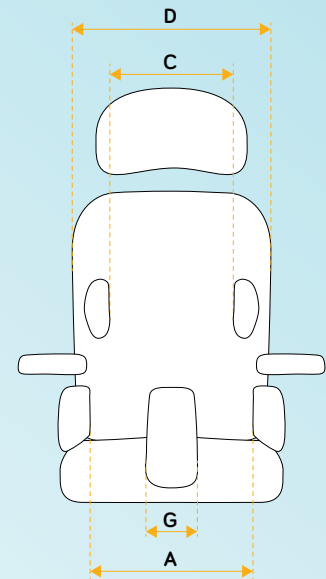

Specifications

	Size 0	Size 1
Approximate user age	1-5yrs	4-11yrs
Max Load	47kg	47kg

	Bounce	Space	Bounce	Space
Product Weight	7.6kg	7.9kg	9.1kg	9.5kg
Tray Table Weight		1.7kg		1.7kg

	Measurement	Size 0		Size 1	
		Min	Max	Min	Max
A	Lateral Thigh Support Width	15cm	25cm	18cm	30cm
B	Seat Depth	15cm	28cm	23cm	38cm
C	Lateral Trunk Support Width	10cm	24cm	15cm	29cm
D	Back Support Width	20cm		25cm	
E	Back Support Height	25cm	38cm	30cm	43cm
F	Arm Support Height	12cm	19cm	11cm	19cm

Wonderseat Space					
G	Medial Thigh Support Width	4cm	13cm	4cm	13cm

Chair Compatibility	Size 0	Size 1
Tube Diameter	19mm - 30mm	19mm - 30mm
Frame Width	10" - 12"	12" - 14"
Frame Depth	11" - 14"	14" - 17"
Back Post Height	10" - 16"	11" - 18"
Seat Base Mounting Point Separation	3" - 7"	6" - 11"

Colour

Cushion

Wonderseat Constructa Cushion

Size 0, 10" x 12"
1102-1012-WSC
Size 1, 12" x 16"
1102-1216-WSC

Cushion Spare Cover

Back Support

Growth-Adjust

Size 0, 12" x 11-15"
1252-1211-OGA
Size 0, 12" x 14-18"
1252-1214-OGA
Size 1, 14" x 12-17"
1252-1412-OGA
Size 1, 14" x 16- 21"
1252-1416-OGA