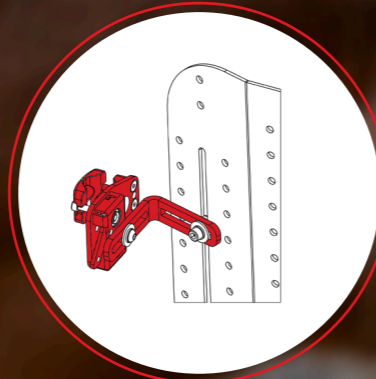

spex

Shaping Better Lives

HEAD SUPPORT

Circle 150 on
Stylo 160

LATERALS

Pair 1: Narrow Straight
2 pads on Swing-
Away hardware

LATERALS

Pair 2: Broad 3 pads
on Fixed hardware
(used as pelvic support)

BACK HARDWARE

Quad Mount

HIP BELT

2 point
Centre-pull,
Centre-release

BACK SUPPORT

Vigour Hi in
Chilli Red

CUSHION

Classic Standard
Contour in Chilli
Red